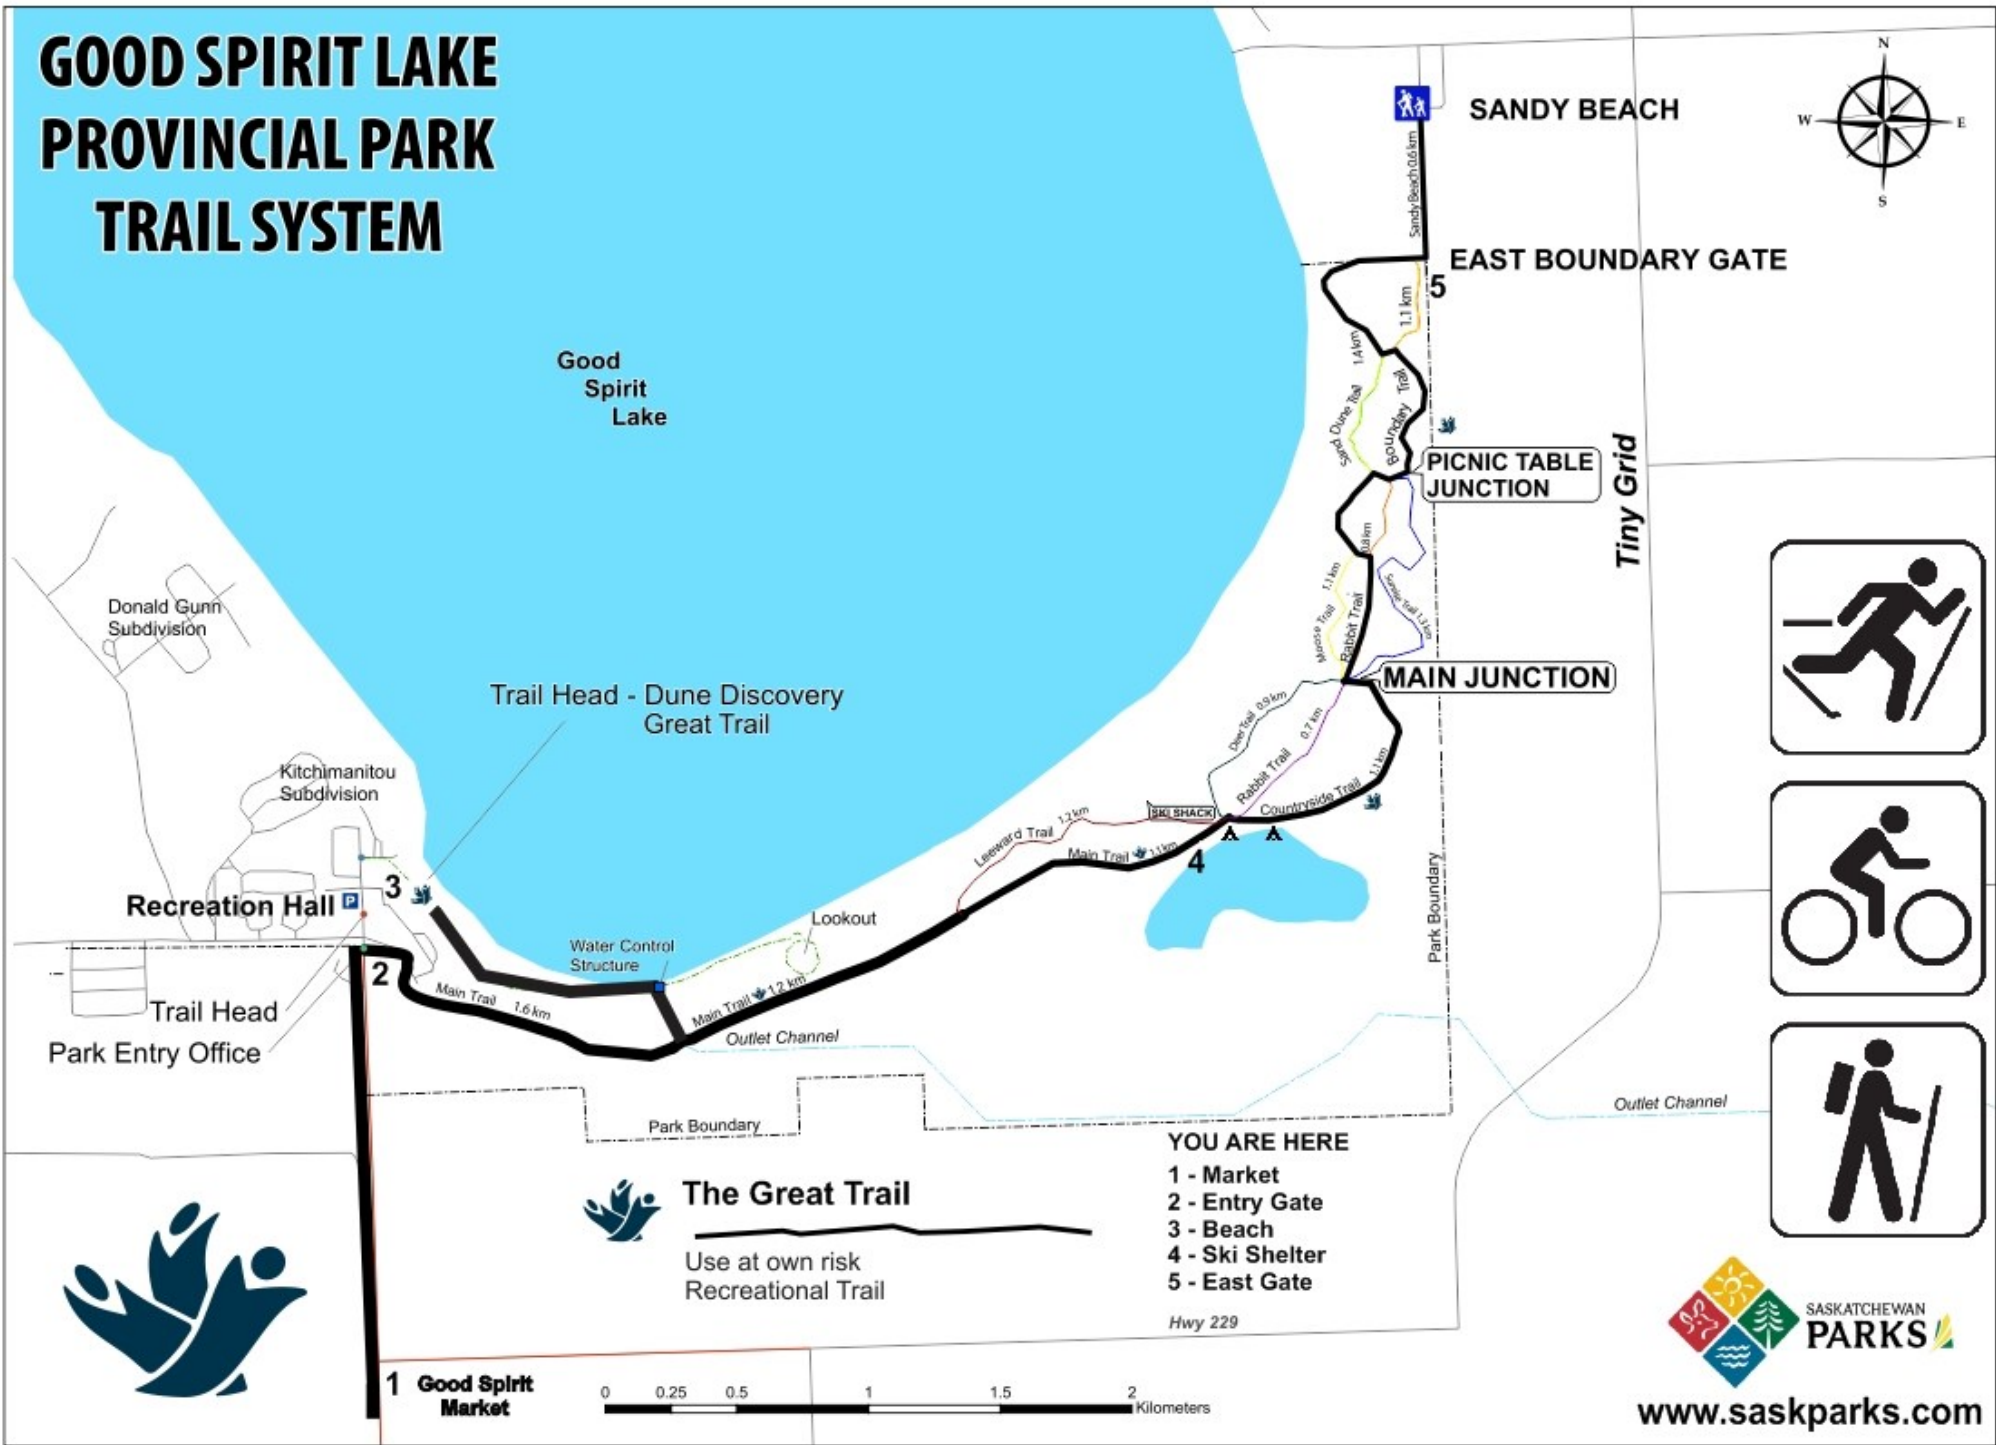

GOOD SPIRIT LAKE PROVINCIAL PARK TRAIL SYSTEM

Good Spirit Lake

SANDY BEACH

EAST BOUNDARY GATE

PICNIC TABLE JUNCTION

MAIN JUNCTION

Tiny Grid

Trail Head - Dune Discovery Great Trail

Donald Gunn Subdivision

Kitchimanitou Subdivision

Recreation Hall

Trail Head Park Entry Office

Water Control Structure

Lookout

SKI SHACK

Park Boundary

Outlet Channel

The Great Trail

Use at own risk
Recreational Trail

YOU ARE HERE

- 1 - Market
- 2 - Entry Gate
- 3 - Beach
- 4 - Ski Shelter
- 5 - East Gate

Hwy 229

1 Good Spirit Market

SASKATCHEWAN PARKS